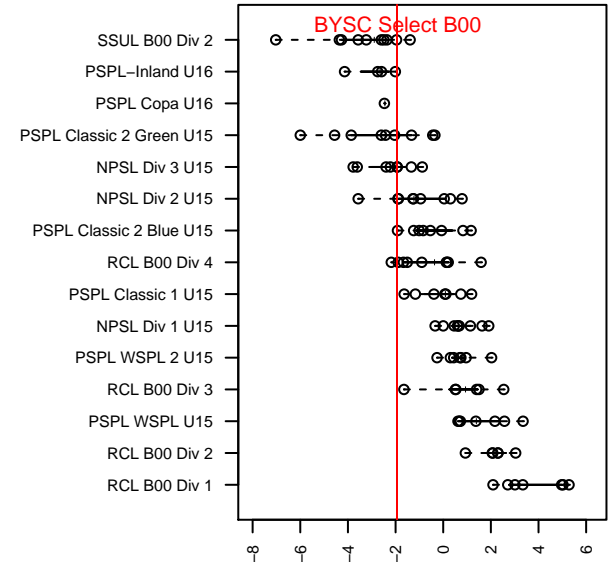

**attack and defense rating
relative to others at age
and all opponents in last 13 months**