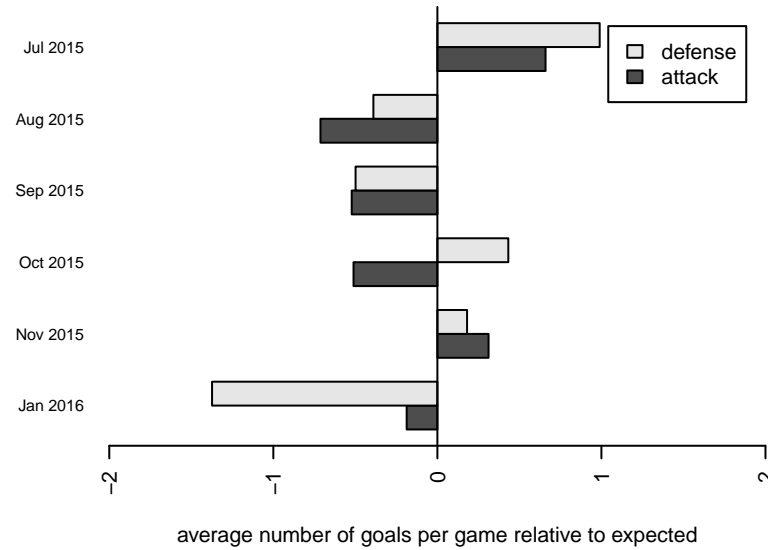

Performance relative to 13 month average