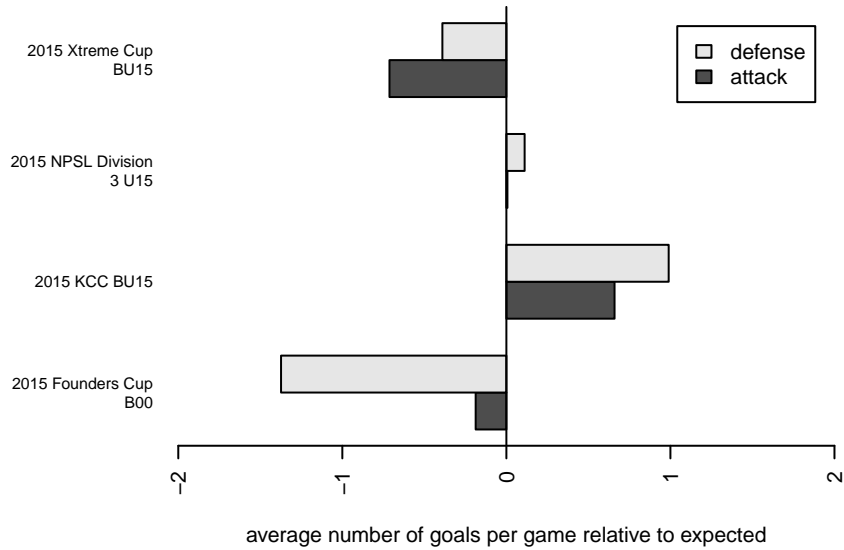

Performance relative to 13 month average