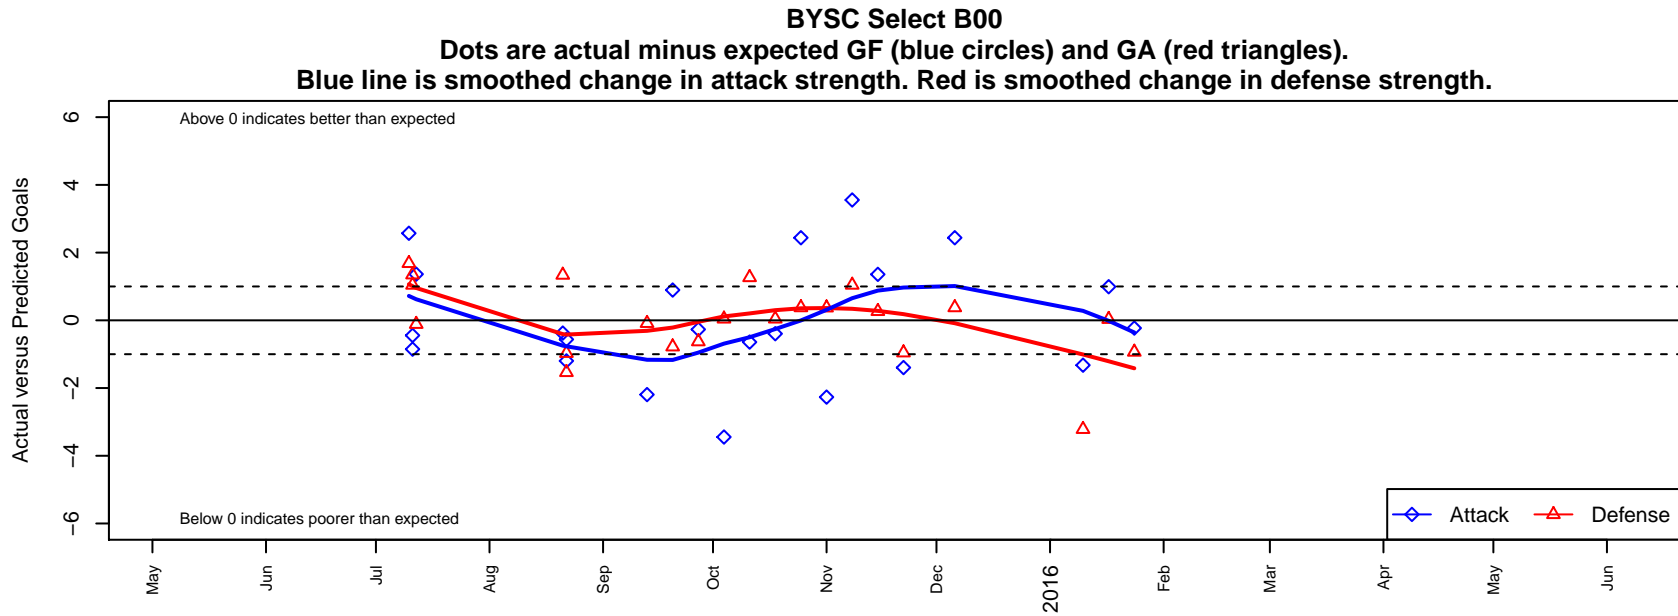

**attack and defense variance (black dot)
relative to other teams
and top 10 in region**

**attack and defense rating
relative to others at age
and all opponents in last 13 months**

BYSC Select B00

Bellevue Youth SC
Bellevue, WA
B00 total strength=1055
attack=3.75 defense=1.57
fall league = NPSL Div 3 U15
notes= Mulfinger 2015

alt names used:
2015 BYSC Select BU15 Mulfinger
BYSC Select
BYSC Select B00 Mulfinger
BYSC

Venues played:
2015 KCC BU15
2015 Xtreme Cup BU15
2015 NPSL Division 3 U15
2015 Founders Cup B00